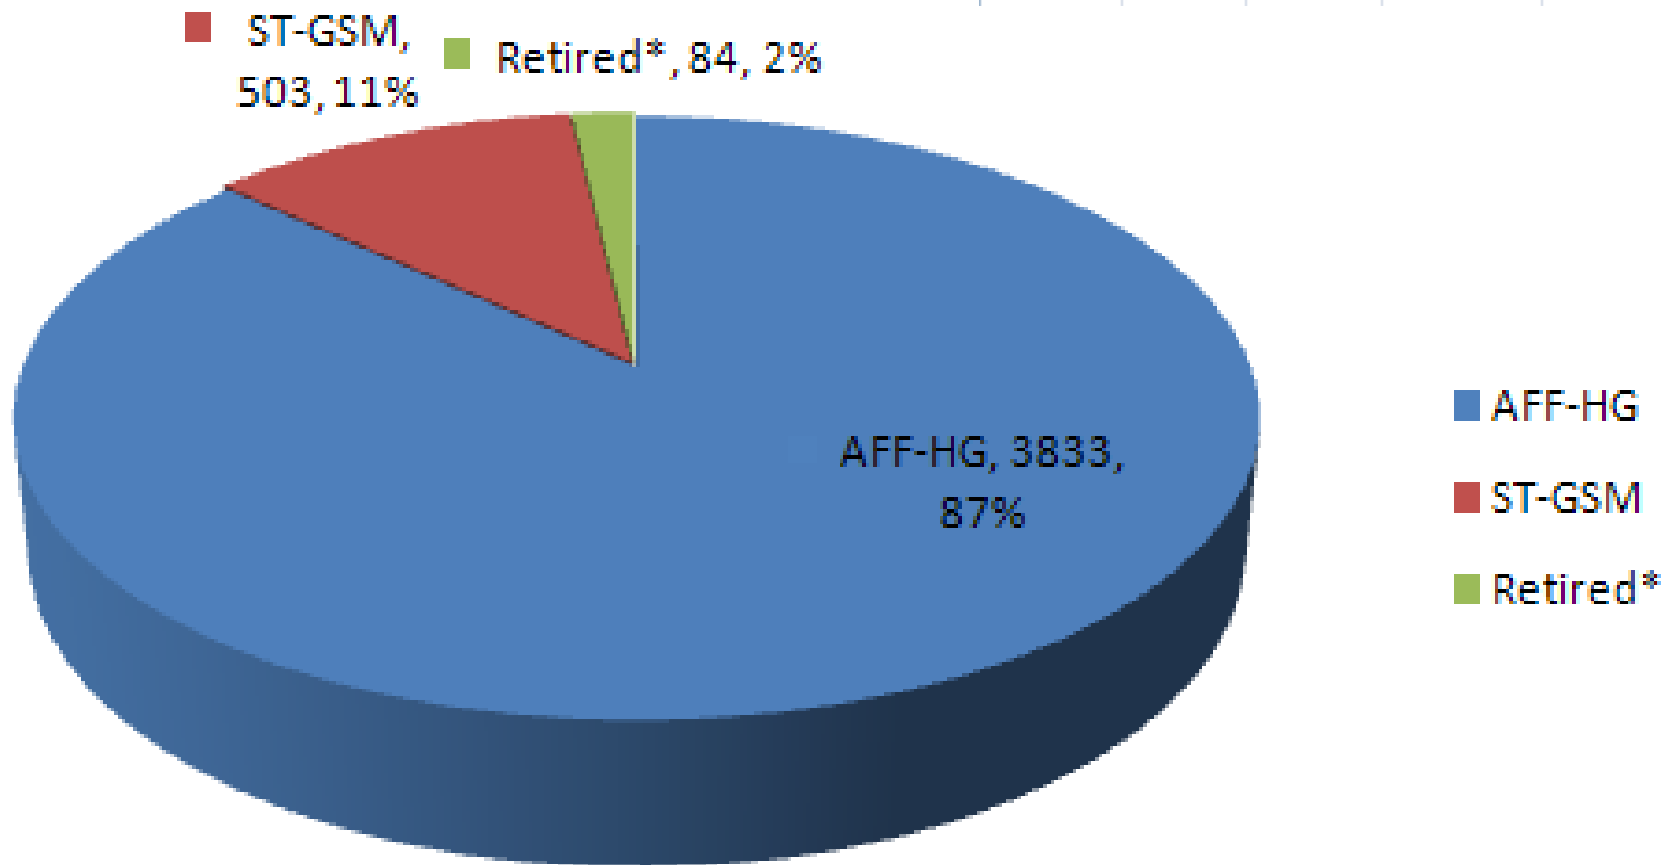

Highlevel view of population for AESS

Society	Affiliate	Associate Member	Fellow	Life Fellow	Life Member	Life Senior	Member	Senior Member	GSM	Student Member	Total
MEMAES010	36	130	94	132	401	219	2394	511	287	216	4420

Society	AFF-HG	ST-GSM	Retired*	Total
MEMAES010	3833	503	84	4420