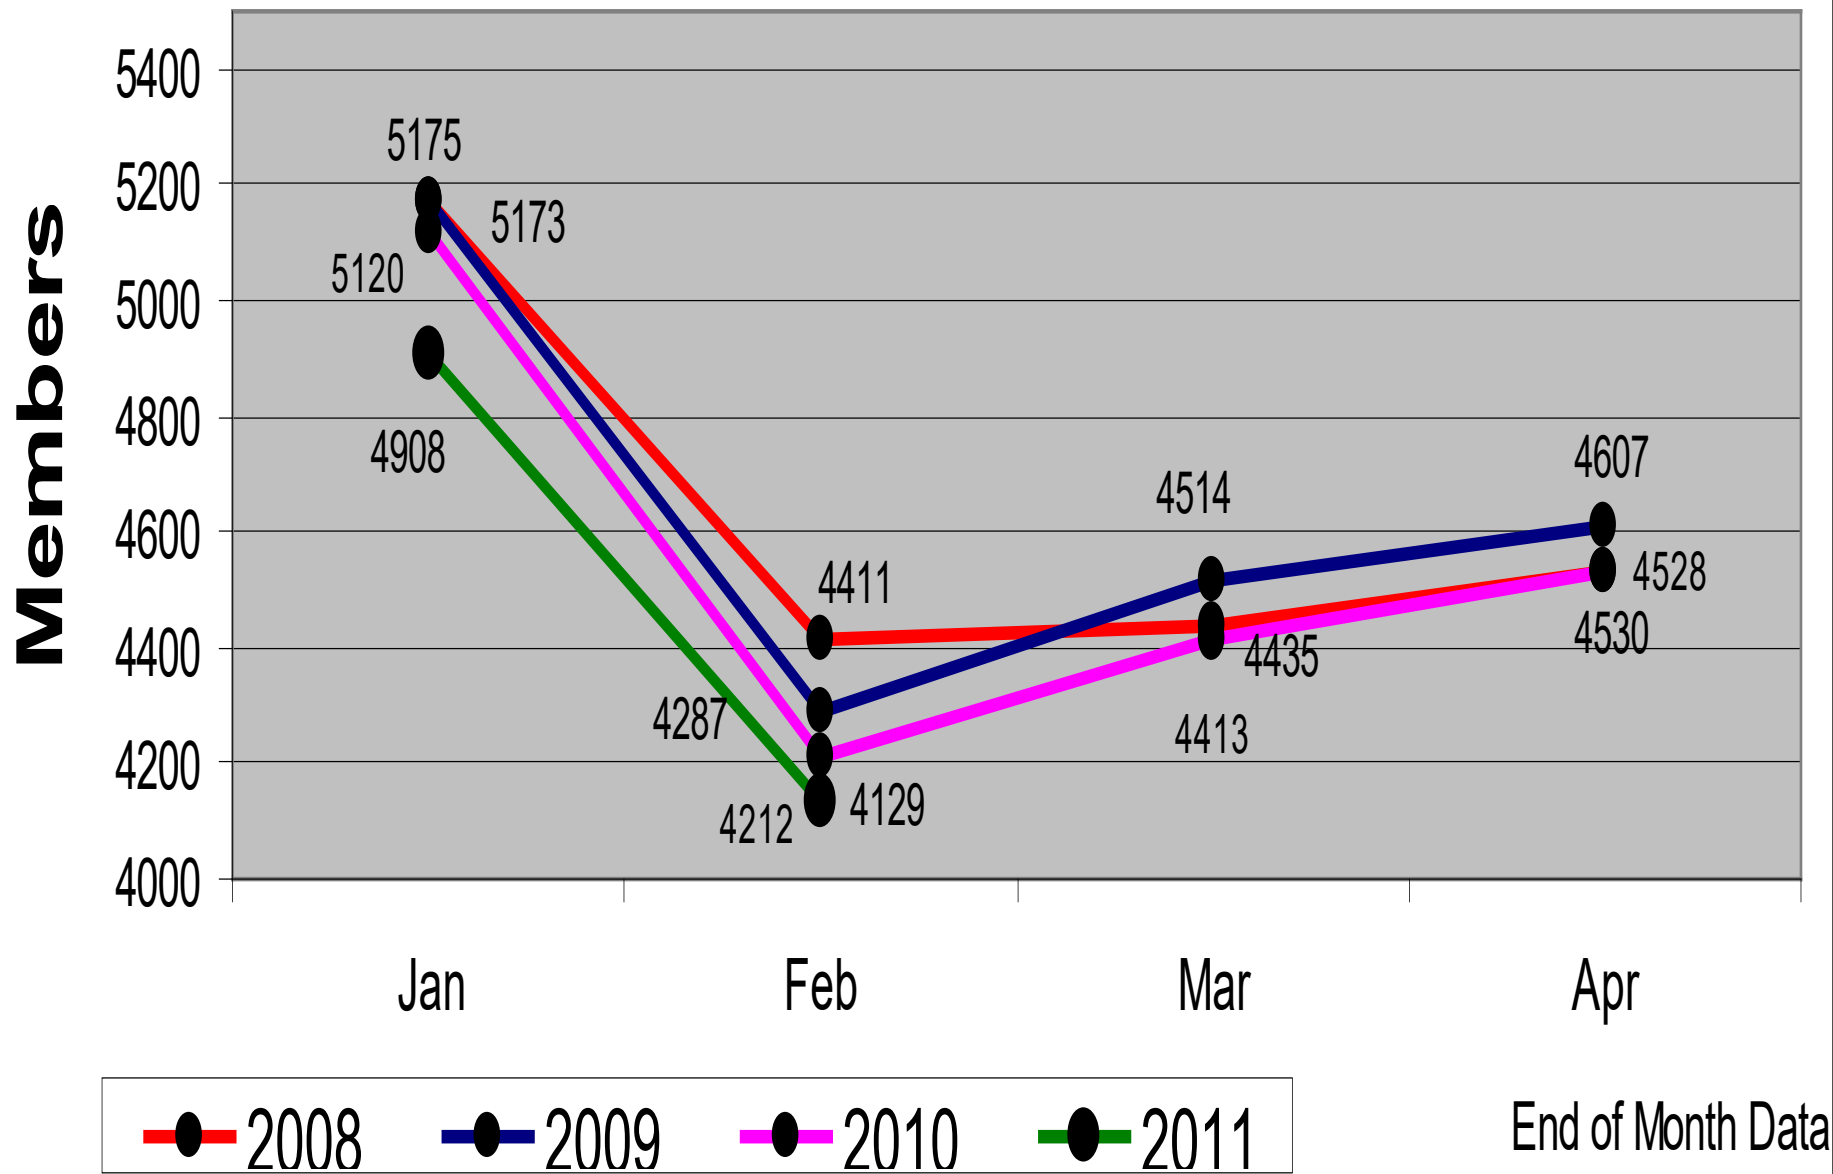

Key AESS Membership Points

December 2010 vs. December 2009 Data

- AESS ended 2010 with 229 less members than the end of 2009.
- We are presently behind our membership numbers for December 2009, 2008, & 2007.
- At the end of February the Terminator ran and we had a loss of 844 members.

2008-2010 AESS Membership

2008-2011 AESS Membership

Highlevel view of population for AESS

| Society | Affiliate | Associate Member | Fellow | Life Fellow | Life Member | Life Senior | Member | Senior Member | GSM | Student Member | Total |
|-----------|-----------|------------------|--------|-------------|-------------|-------------|--------|---------------|-----|----------------|-------|
| MEMAES010 | 36 | 130 | 94 | 132 | 401 | 219 | 2394 | 511 | 287 | 216 | 4420 |