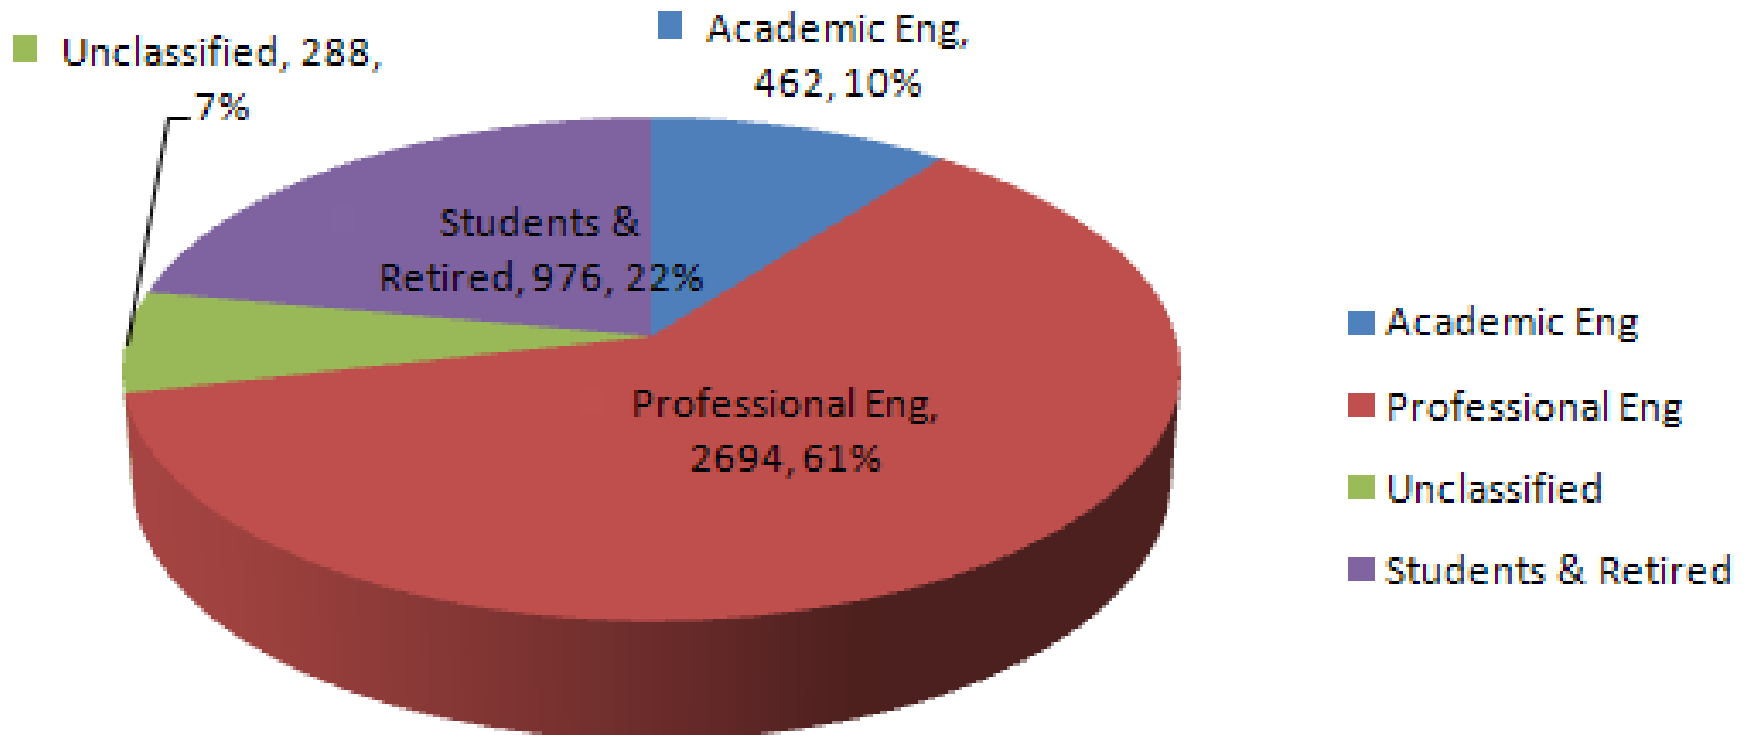

*Claimed special circum status: retired

Another View - Percentage Breakdown of AFF-HG

|  Society | Academic Eng | Professional Eng | Unclassified | Students & Retired | Total |
|--|--------------|------------------|--------------|--------------------|-------|
| MEMAES010 | 462 | 2694 | 288 | 976 | 4420 |