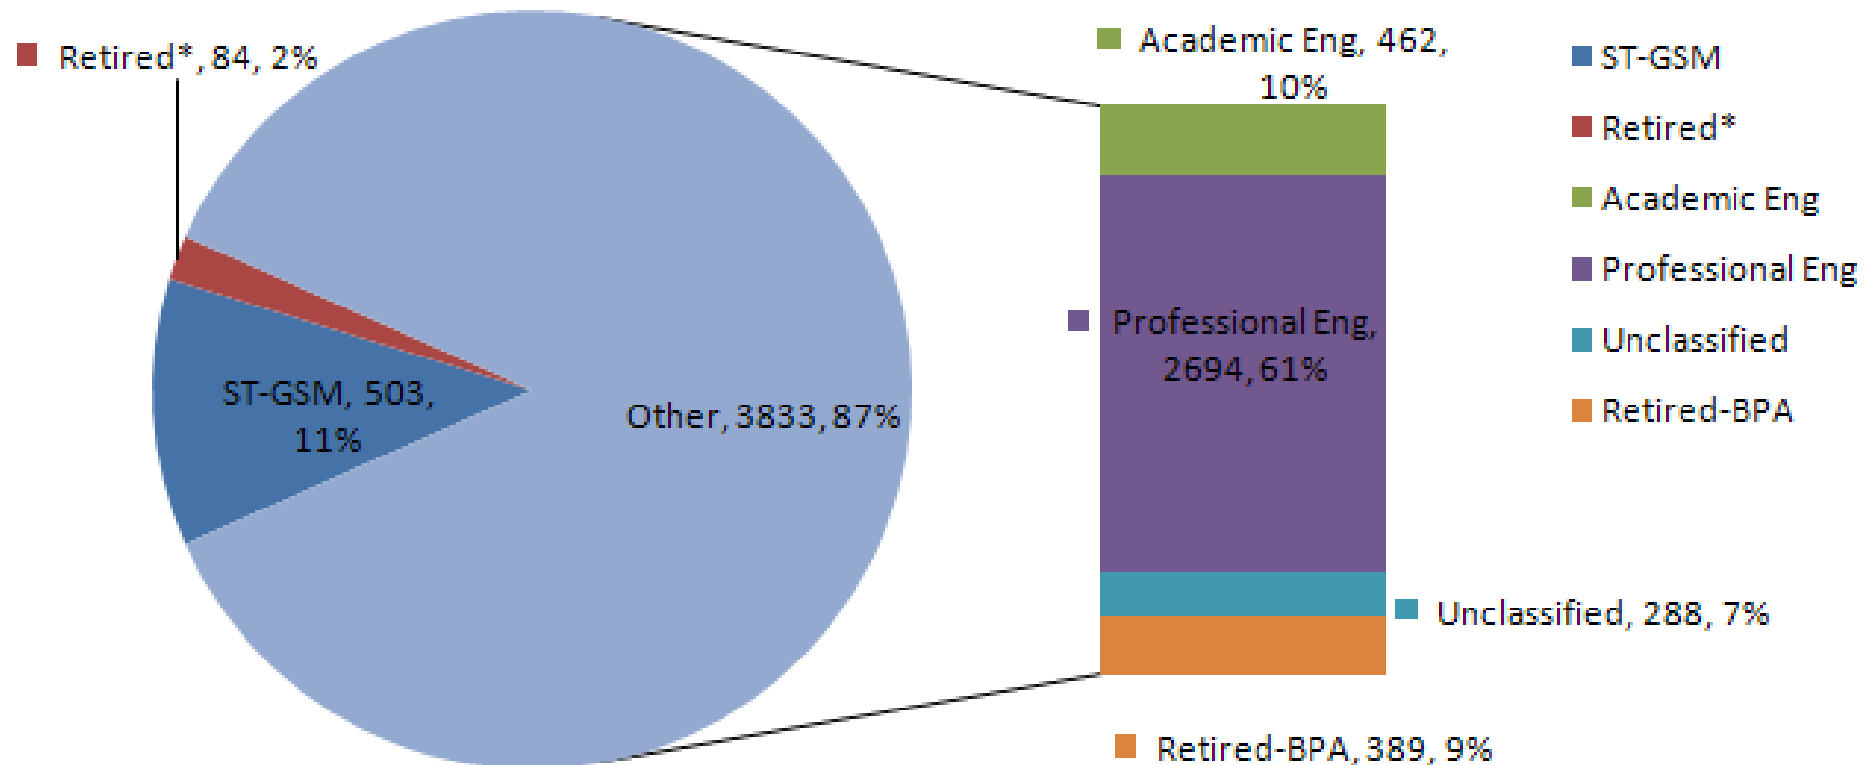

Percentage Breakdown of AFF-HG

Society	ST-GSM	Retired*	Academic Eng	Professional Eng	Unclassified	Retired-BPA	Total
MEMAES010	503	84	462	2694	288	389	4420

*Claimed special circum status: retired