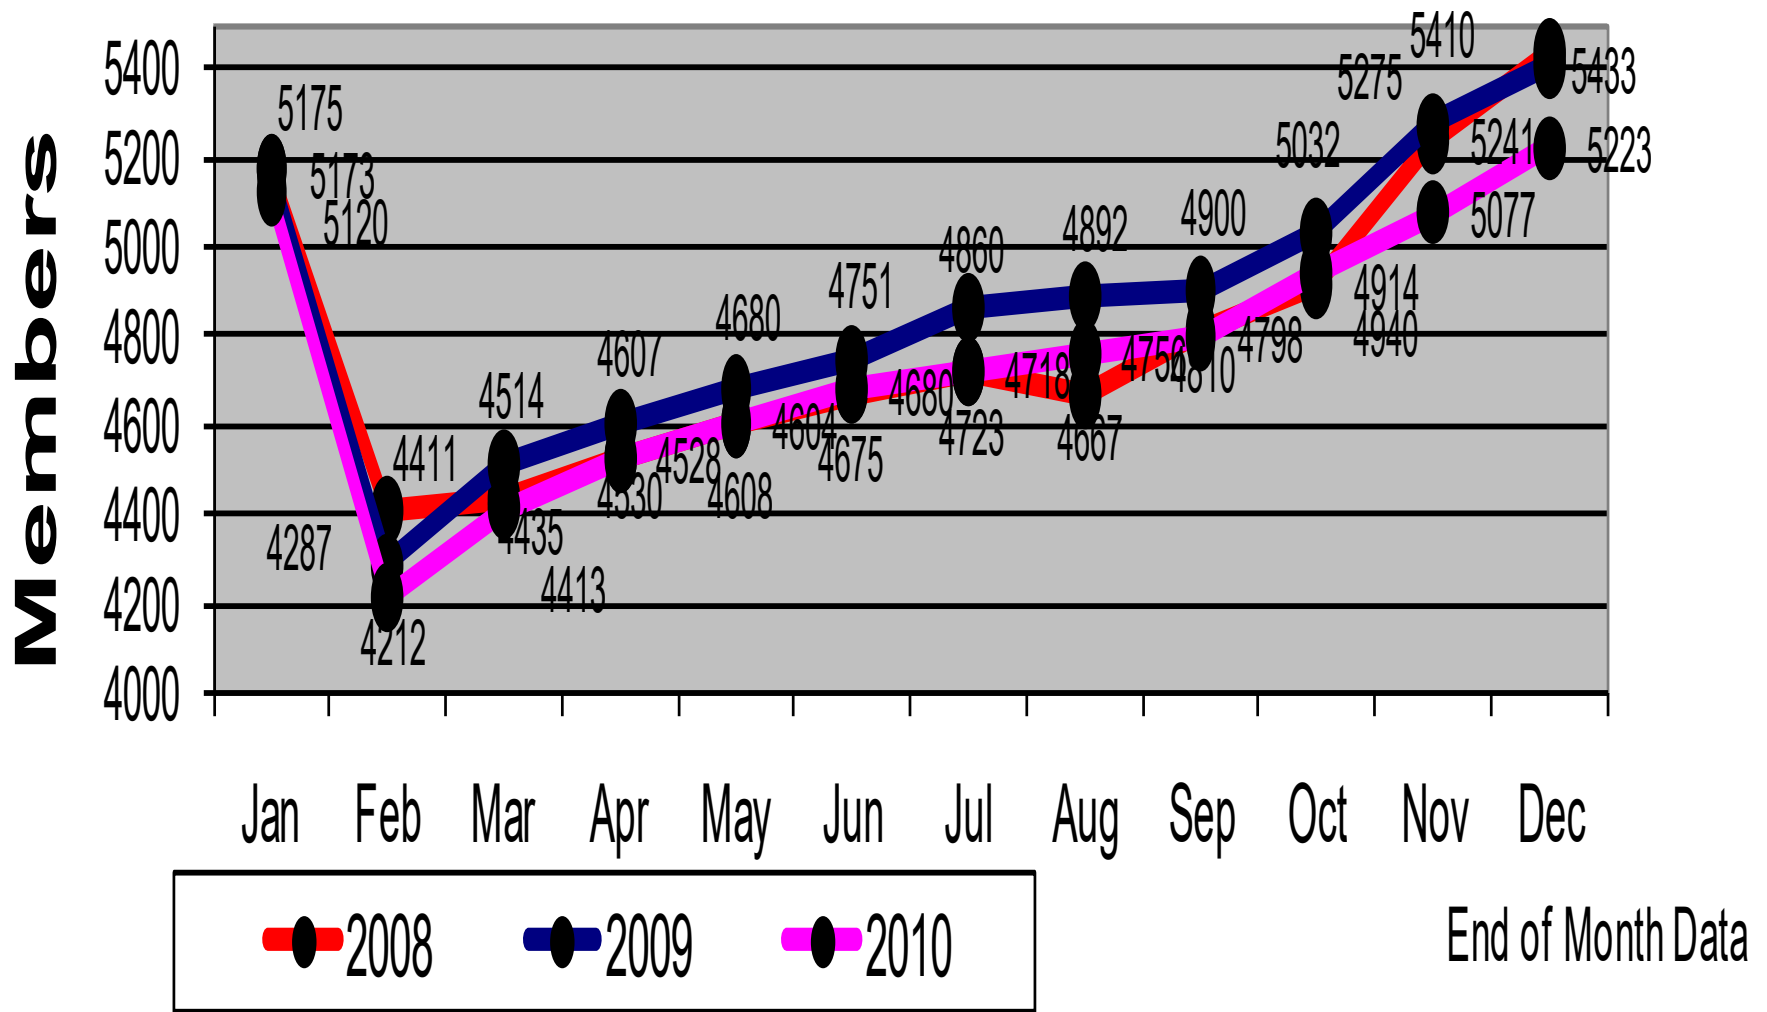

2008-2010 AESS Membership