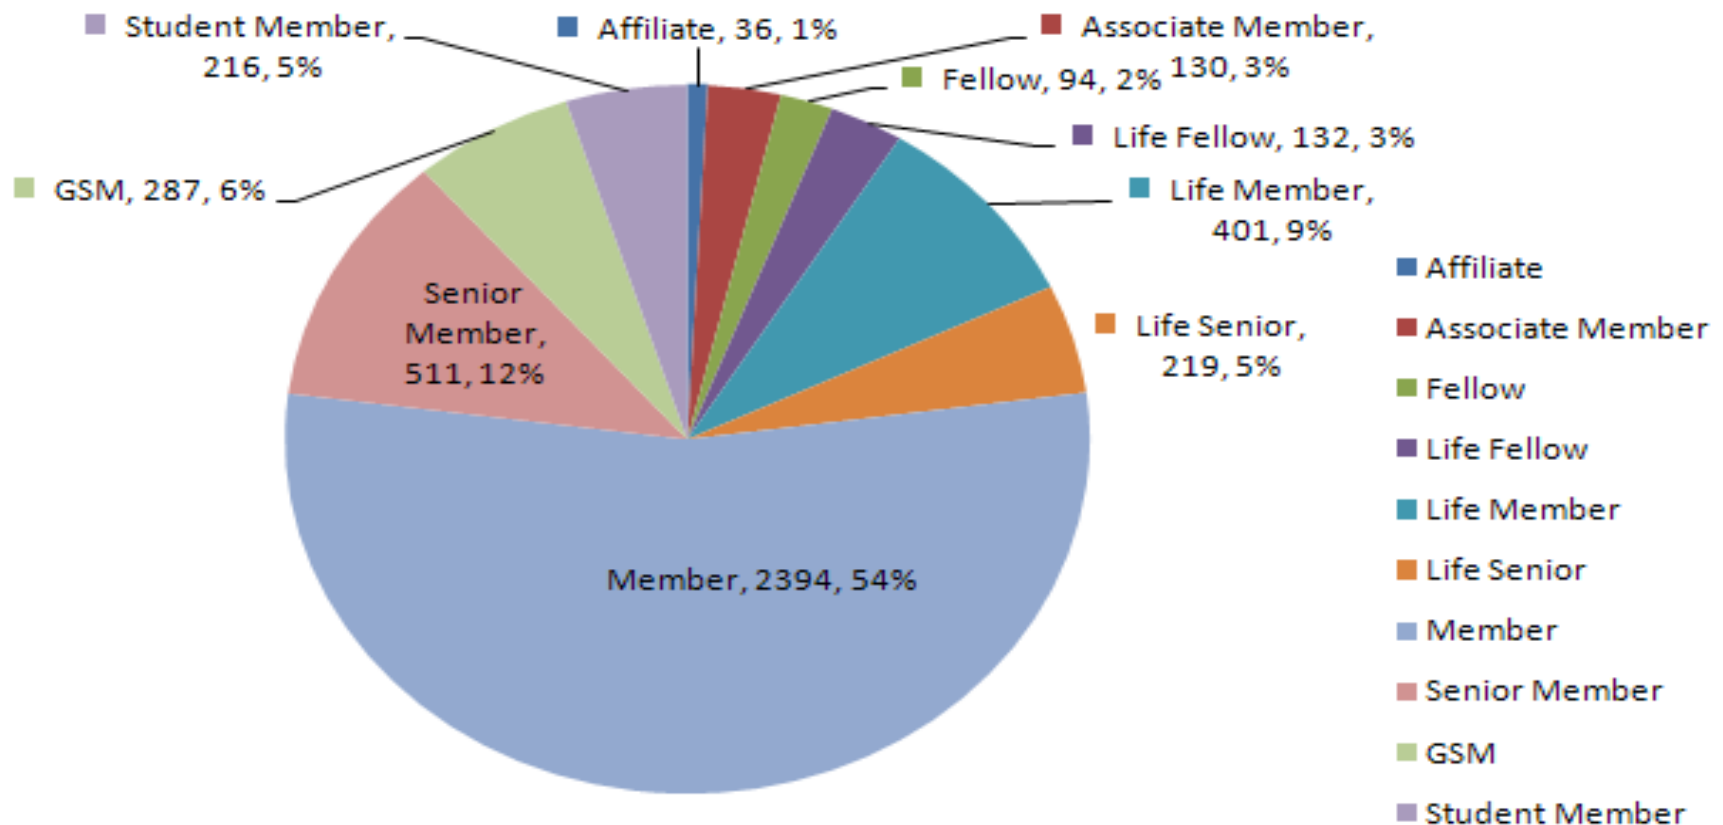

*Claimed special circum status: retired

Another View - Percentage Breakdown of AFF-HG

|  Society | Academic Eng | Professional Eng | Unclassified | Students & Retired | Total |
|--|--------------|------------------|--------------|--------------------|-------|
| MEMAES010 | 462 | 2694 | 288 | 976 | 4420 |

Population / Grade description breakdown for AESS

| Society | Affiliate | Associate Member | Fellow | Life Fellow | Life Member | Life Senior | Member | Senior Member | GSM | Student Member | Total |
|-----------|-----------|------------------|--------|-------------|-------------|-------------|--------|---------------|-----|----------------|-------|
| MEMAES010 | 36 | 130 | 94 | 132 | 401 | 219 | 2394 | 511 | 287 | 216 | 4420 |