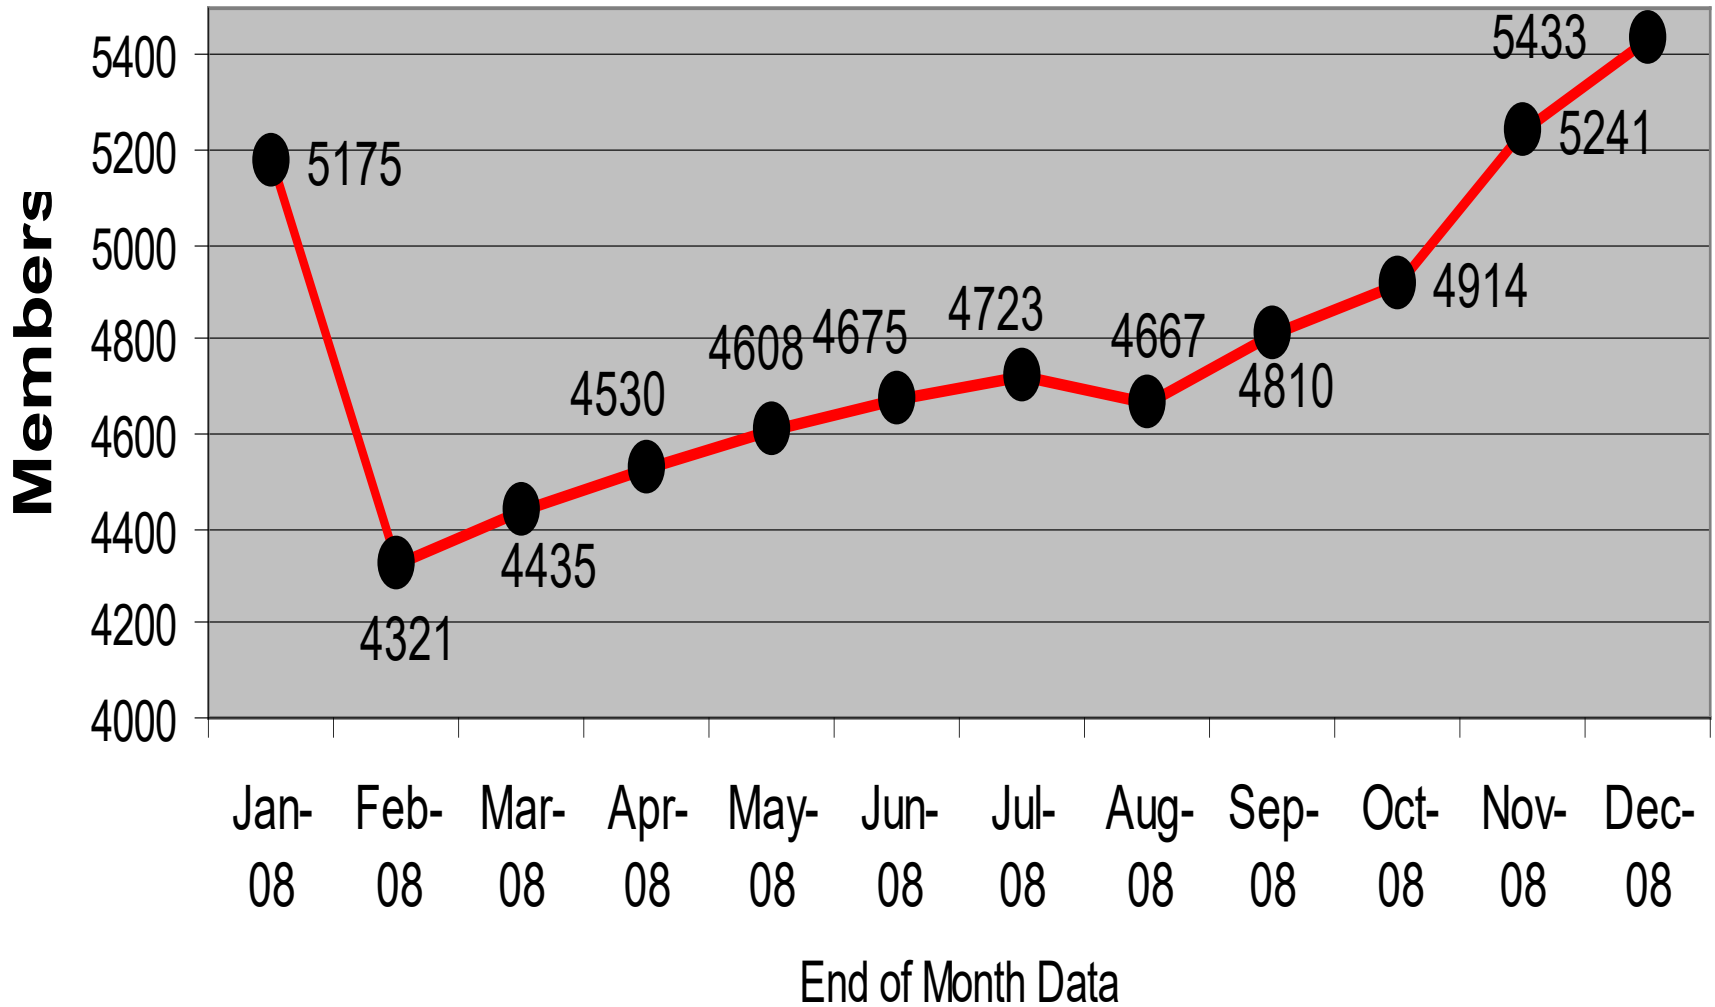

2008 AESS Membership