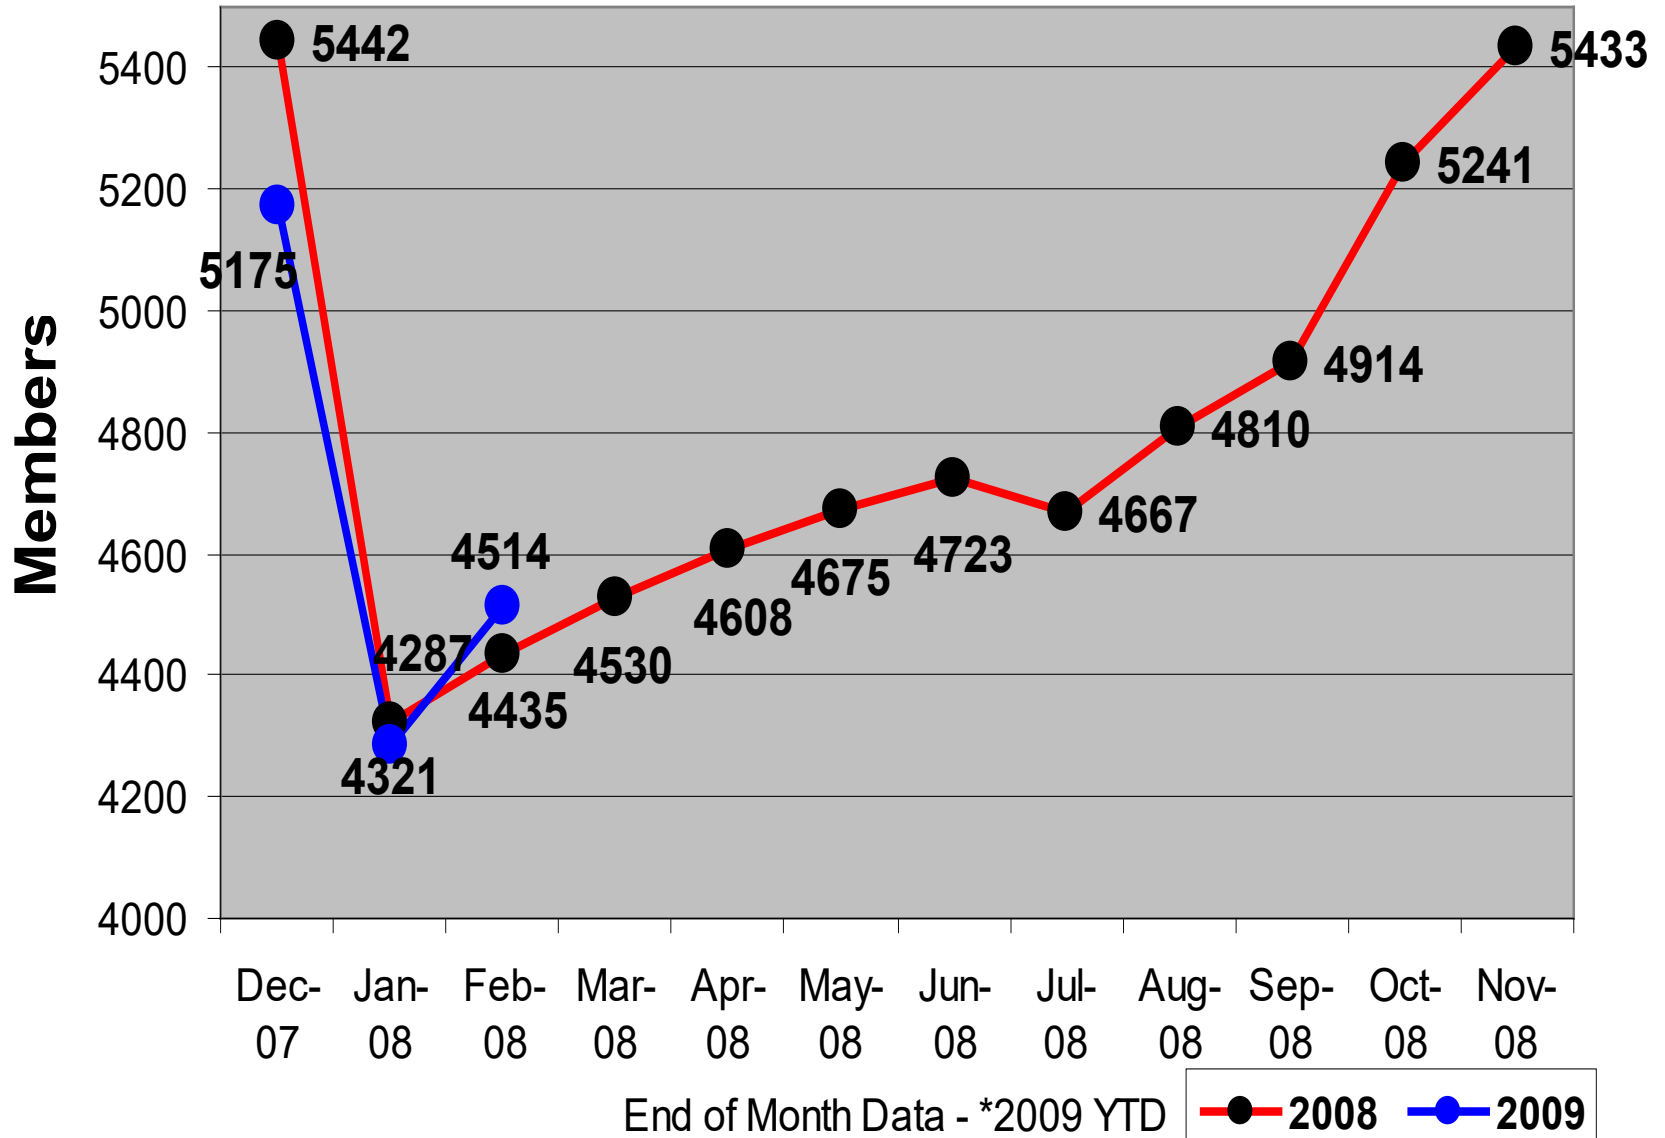

2008 vs 2009* AEISS Membership