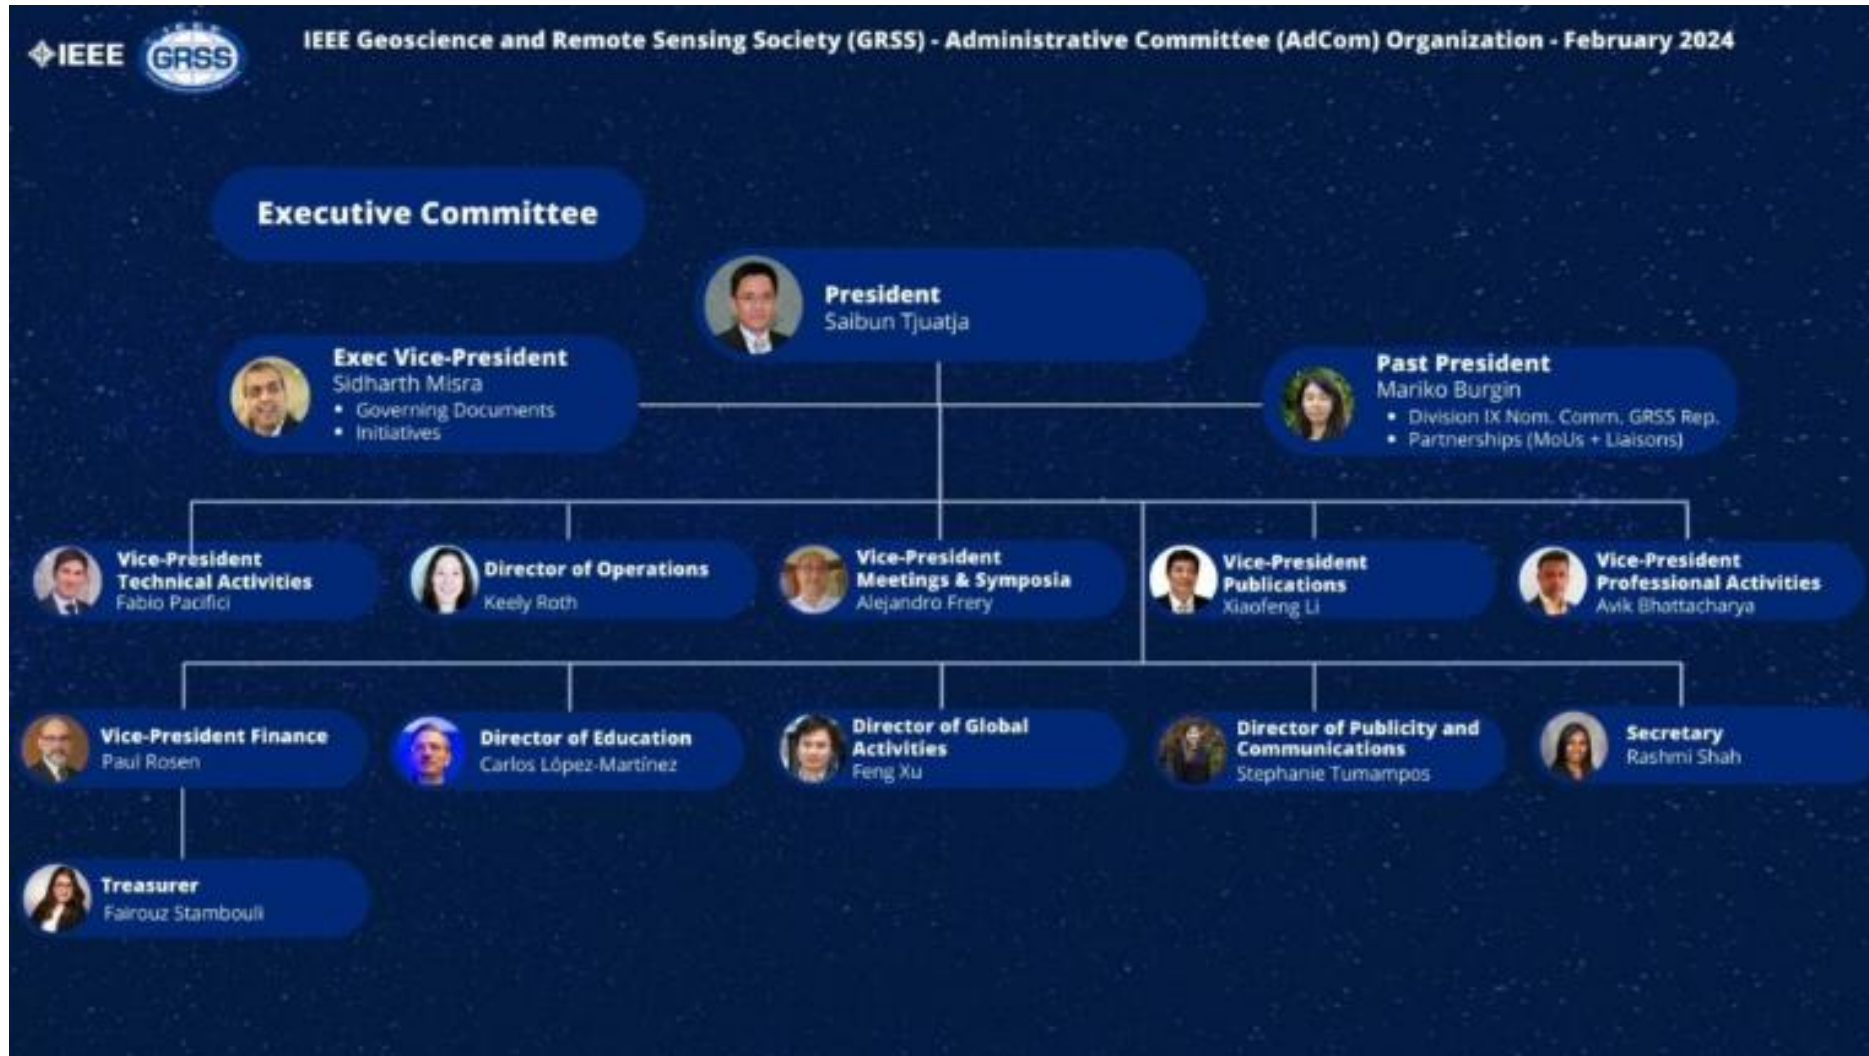

Example of Hurricane Imagery Using Microwave Sensors

- Space based passive microwave sensors detect rain-bands of hurricane IAN

Courtesy NASA

Prominent Specialties in Remote Sensing

- **Microwaves, Antennas**
 - Microwave Sensor Design
- **Detectors, Optics, Focal Plane Arrays, Microelectronics**
 - Visible, IR, UV Sensor Design
- **Aerospace Engineering**
 - Space Vehicles, Sensors and Missions
- **Data Analysis, Algorithms**
 - Hyperspectral, Multi-temporal, Big Data, Data Fusion, Classification
- **Earth Science**
 - Cryosphere, Atmosphere, Oceans, and Land
 - Weather and Climate modeling

About GRSS

- The Geoscience and Remote Sensing Society (GRSS) is a **Technical Society** of the Institute of Electrical and Electronics Engineers (IEEE)
- GRSS **fosters engagement of its members** for the benefit of society through science, engineering, applications, and education as related to the development of the field of geoscience and remote sensing
- GRSS is a **group of scientists, researchers and practitioners** with common interests and a common framework for building a community

GRSS Leadership

<https://www.grss-ieee.org/>

IEEE GRSS is:

GRSS does many things but it is really about.....

GRSS: A Community of Communities

- Industrial Community – Provides Connections
 - GRSS Live Webinar Series; Workshops; SpaceNet; TIE Events; Industry Speakers
- Student Community – Offers Continuing Education
 - GRSS Schools; GRSS Resource Center; IEEE Learning Network; Student Grand Challenges
- Young Professional Community – Facilitates and Connects
 - YP Mixers; Social Media Team; Career Events; Mentoring
- Global Research Community – Enables Networking and Leadership
 - Publications; Conferences; Awards; Technical Activities; Information Resources